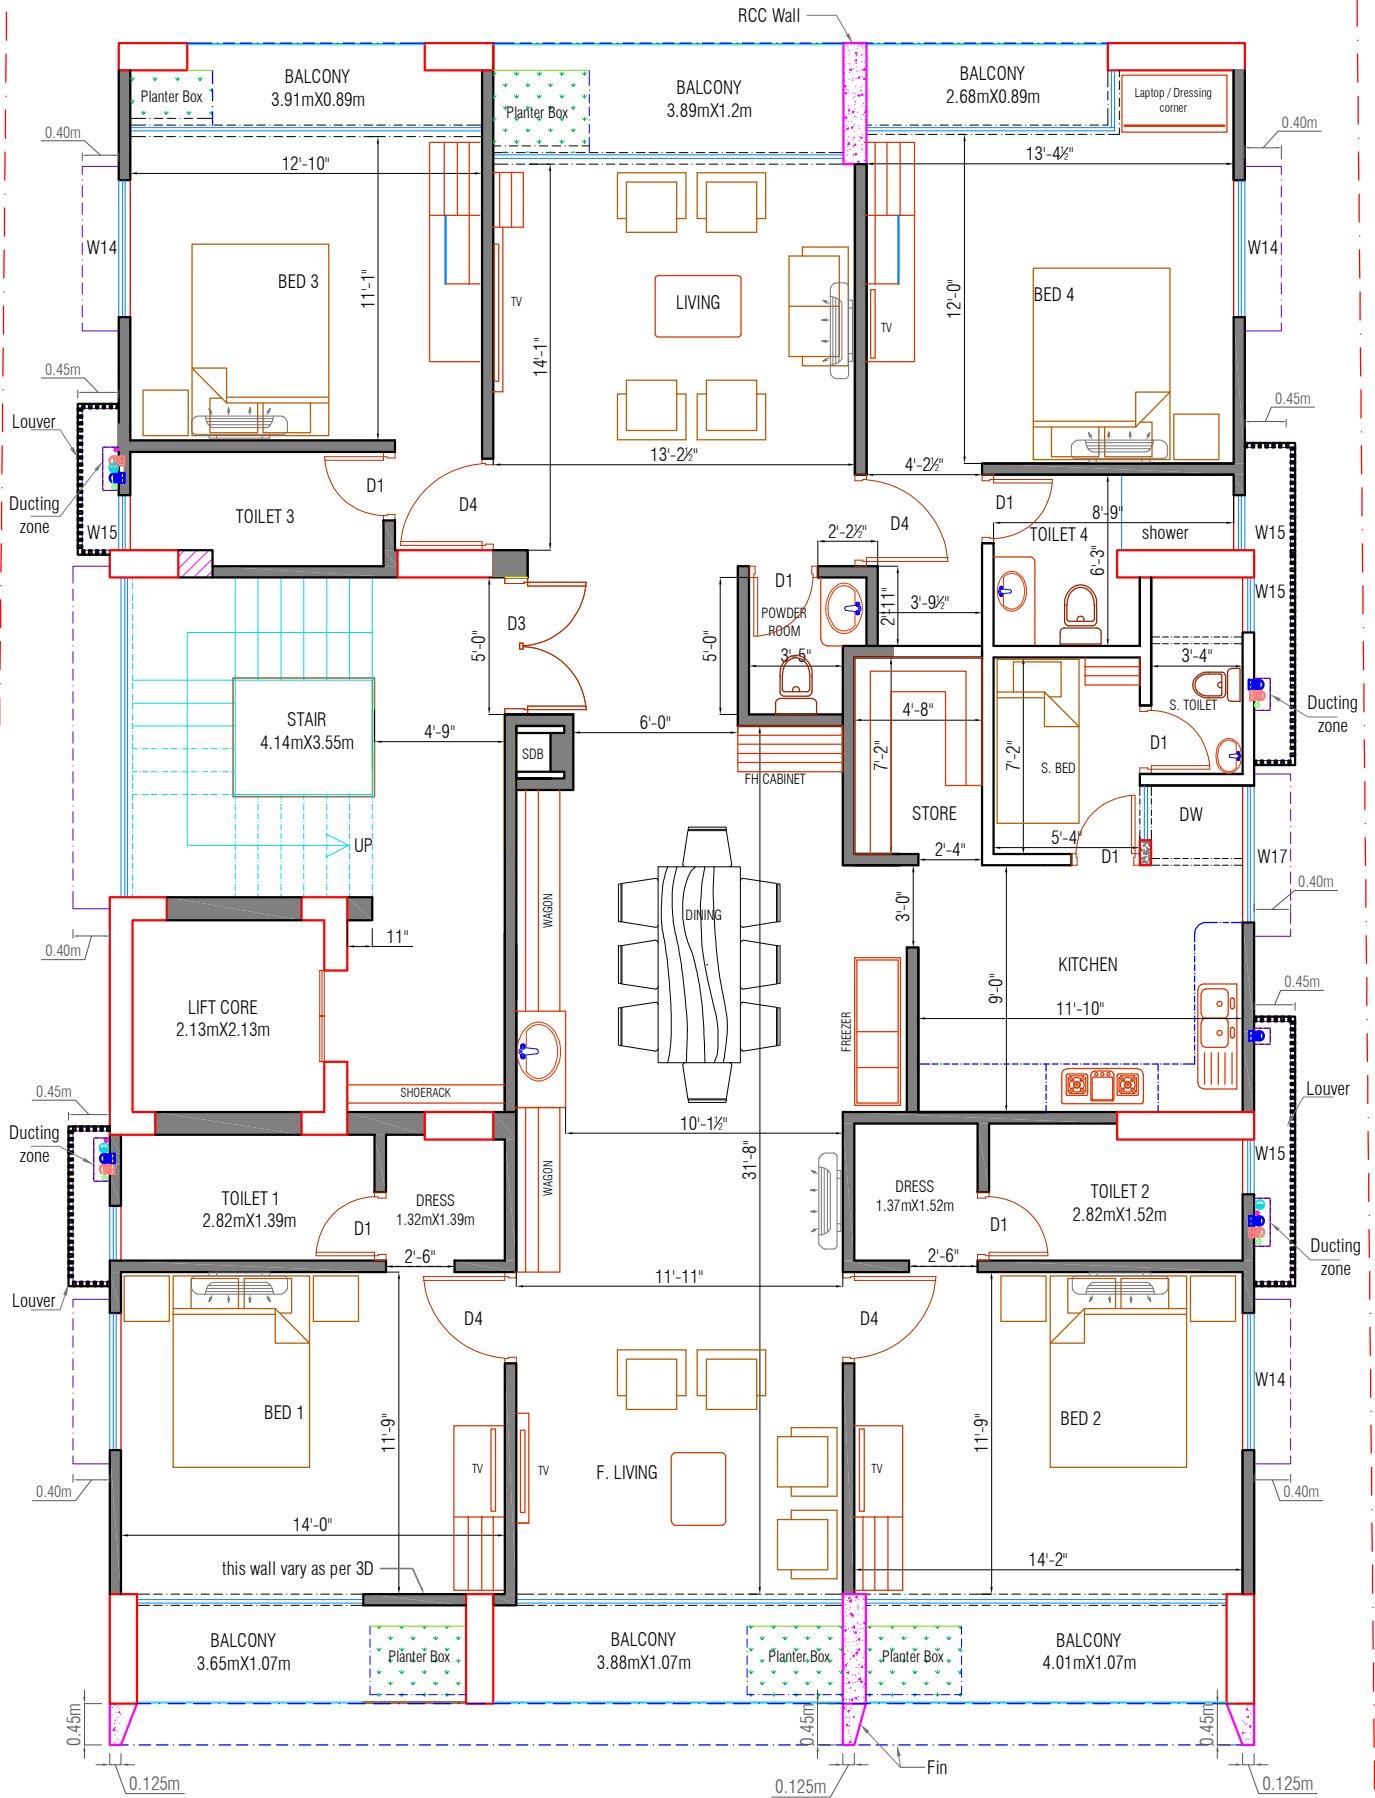

**PROJECT NAME: SAM LUXURIA DOLCE CASA, (G+M+8) STORIED RESIDENTIAL BUILDING,
PLOT: 038, ROAD: 501, SECTOR: 13A, JOLSHIRI ABASHON, RUPGANJ, NARAYANGANJ.**

TYPICAL FLOOR PLAN

DATE: 19-01-2026

APPROVED BY: